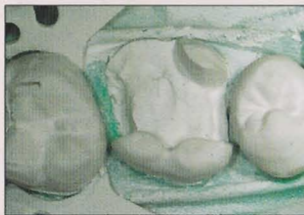

A treatment time of one to two hours is normal.

Veneers

Malpositioned and discoloured teeth can be restored with porcelain veneers.

Your tooth is adjusted and a thin layer of porcelain is bonded securely to your tooth.

Perfect looks, perfect fit make a wonderful, natural smile - all in a single appointment.

CEREC

Why CEREC ?

- ▶ Protects and preserves your own tooth's structural integrity
- ▶ Ceramics are bio-compatible
- ▶ Only one appointment
- ▶ Perfect looks
- ▶ Perfect comfort
- ▶ Perfect quality
- ▶ Long lasting and durable
- ▶ Unquestionably the most cost effective restoration we have available today

We are at your service:

CEREC

You now have a choice

Editor: C.Center GmbH www.CCENTER.ORG

Strong, Beautiful Teeth.

Ceramic Reconstruction step by step

- ▶ The defective filling and decay is removed. A reflective powder layer prepares the tooth for imaging.

- ▶ An optical 3D image is acquired with a small camera, directly in your mouth.
- ▶ The restoration is created on the screen using the image data.
- ▶ Diamond coated instruments mill a ceramic block to reproduce the design.
- ▶ This is accomplished during a single appointment using Computer Aided Design/Computer Aided Manufacture (CAD/CAM).